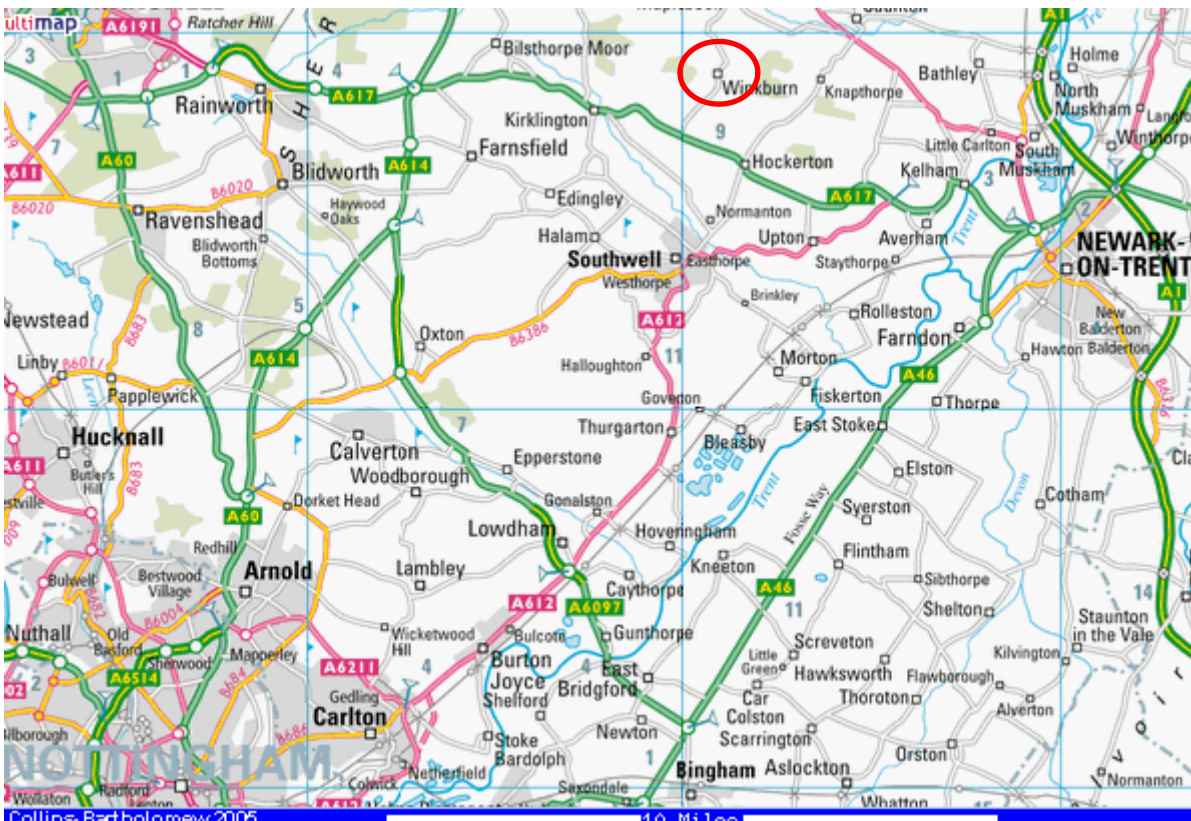

Directions

From A617

- Take road to Winkburn (1mile)
- Turn right at T Junction by Burnell Arms House
- After 30m turn left following green sign to Winkburn Offices
- The offices are immediately on the left hand side
- Drive around the building to access the car park

Eastwood Anglo Corporate Finance Ltd
Home Farm Barn
Winkburn
Newark
Notts NG22 8PQ
Tel 01636 636132
Fax 01636 636643

DIRECTIONS

Home Farm Barn
Winkburn
Newark
Nottinghamshire
NG22 8PQ